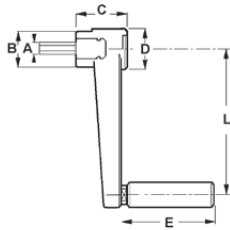

## Handslingers NR. 216

**Uit nylon, leverbaar met verzinkt voorstaand metrisch schroefdraad, maar ook met zeskantig mogelijk.  
Standaardkleur zwart:**

Art. nr.	L	A	B	C	D	E	
216-65	65	*	22,0	29,0	27,0	56,0	mm
		*	22,0	29,0	27,0	56,0	mm
		*	22,0	29,0	27,0	56,0	mm
216-80	80	*	26,0	33,0	31,0	56,0	mm
		*	26,0	33,0	31,0	56,0	mm
		*	26,0	33,0	31,0	56,0	mm
216-110	110	*	29,0	39,0	34,0	66,0	mm
		*	29,0	39,0	34,0	66,0	mm
		*	29,0	39,0	34,0	66,0	mm
216-140	140	*	35,0	49,0	43,0	76,0	mm
		*	35,0	49,0	43,0	76,0	mm
		*	35,0	49,0	43,0	76,0	mm
216-185	185	*	40,0	55,0	47,0	86,0	mm
		*	40,0	55,0	47,0	86,0	mm
		*	40,0	55,0	47,0	86,0	mm